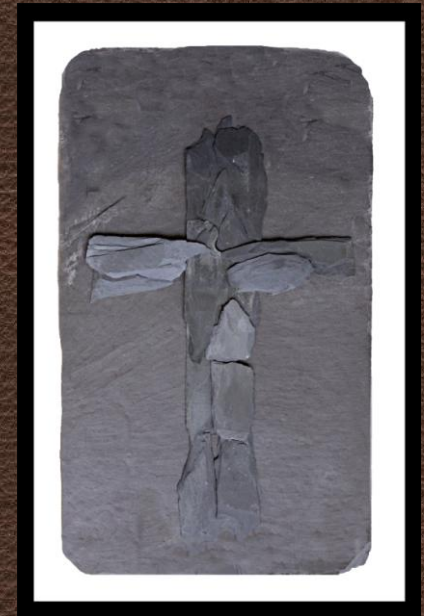

THE CATHEDRAL *of* ST. PETER THE APOSTLE

OWN A PIECE OF HISTORY

Who would not like to have a piece of history from the Cathedral of Saint Peter the Apostle?

SLATE TRIVET
\$10.00 EACH

Slate trivet measures approximately 14" x 7". This can be used in the kitchen for condiments, salt and pepper shakers, toothpicks, etc.

NOW IS YOUR CHANCE!

The Mary & Martha Circle members are making crosses and trivets from old steeple tiles dating back to the 1920's.

Cross and trivet samples will be available for viewing after each Mass on the following dates:

Dates
Dates

Crosses: \$20.00
Trivets: \$10.00

SLATE CROSS
\$20.00 EACH

Slate cross measures approximately 14" x 7"

This would be a beautiful addition to any home or office.

All proceeds will be used to help with the Cathedral renovations.